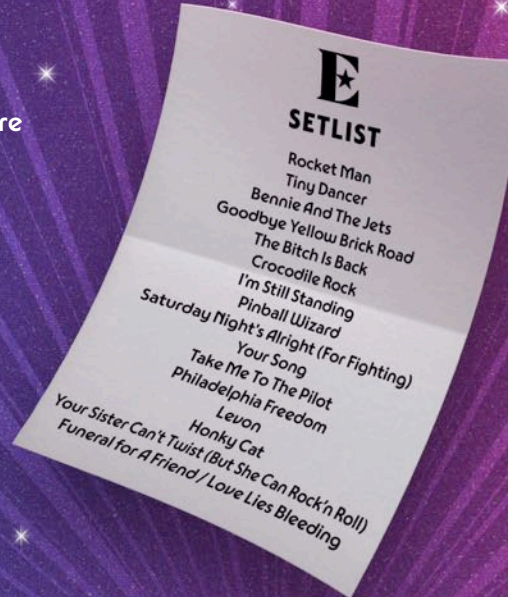

## ALL MODELS

- Custom Speech by Elton John
- 16 Elton John Studio Master Tracks
- Piano-Playing Interactive Elton John Sculpture
- Rocket Sculpture with LED Flames
- 'Tiny Dancer' Motorized Sculpture
- 'Crocodile Rock' Physical Lock Sculpture
- Grand Piano 3-Ball Lock with Diverter
- 14 Multi-LED Star Inserts
- Micro LED Piano Marquee
- 'Rocket Man' Ball Launcher and LED Lit Ramp
- 3 Supercharged Flippers
- RGB LED Action Button for Selecting Songs
- 'Rocka-Box' 3-Bank Drop Targets
- 'Rocket Man' Drop Target
- 2 Dynamic Kickbacks
- 3 Multi-LED 'Bennie and the Jets' Bumpers
- 2 Rapid Spinner Targets