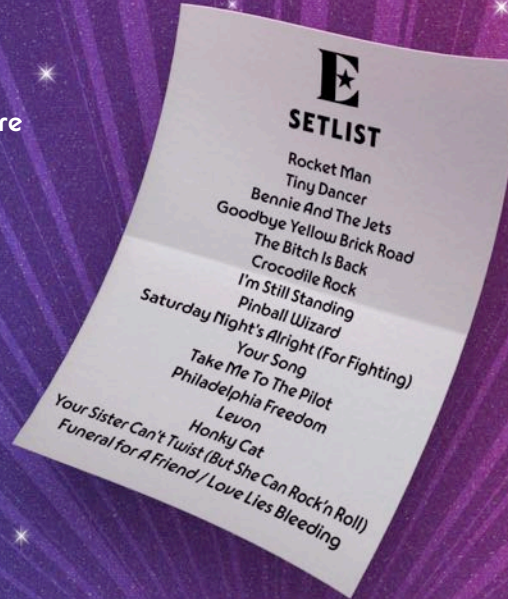

ELTON JOHN

PLATINUM EDITION

COLLECTOR'S EDITION

GAME FEATURES

ALL MODELS

- Custom Speech by Elton John
- 16 Elton John Studio Master Tracks
- Piano-Playing Interactive Elton John Sculpture
- Rocket Sculpture with LED Flames
- 'Tiny Dancer' Motorized Sculpture
- 'Crocodile Rock' Physical Lock Sculpture
- Grand Piano 3-Ball Lock with Diverter
- 14 Multi-LED Star Inserts
- Micro LED Piano Marquee
- 'Rocket Man' Ball Launcher and LED Lit Ramp
- 3 Supercharged Flippers
- RGB LED Action Button for Selecting Songs
- 'Rocka-Box' 3-Bank Drop Targets
- 'Rocket Man' Drop Target
- 2 Dynamic Kickbacks
- 3 Multi-LED 'Bennie and the Jets' Bumpers
- 2 Rapid Spinner Targets

- E-Ticket Up-Kicker
- Founder Jack Guarnieri Signature Card
- Removable Magnetic Rule & Pricing Cards
- Heavy Duty Playfield Magnet
- Wardrobe Up-Post
- 6-Ball Trough
- Coil-Driven Kicker

JERSEY JACK EXCLUSIVE FEATURES:

- JJP RGB LED Hottrails
- 27" Backbox LCD Display
- Interactive Camera, Shaker Motor
- Invisiglass™
- Wi-Fi Enabled
- Bluetooth Audio
- Audio Equalizer
- Enhanced Backglass Illumination

PLATINUM EDITION