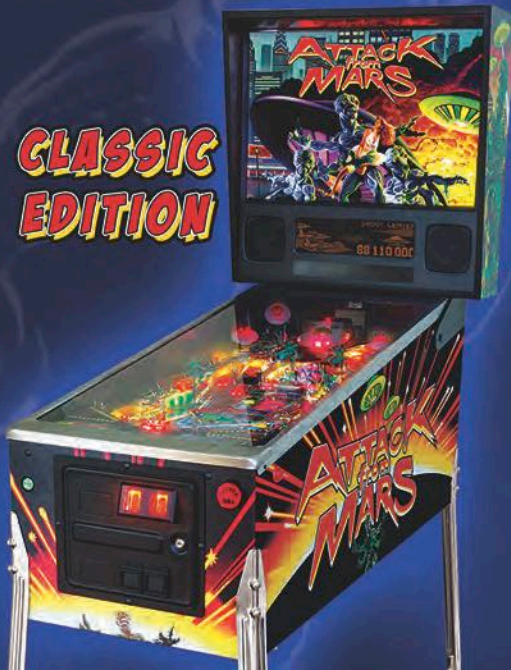

ATTACK from MARS™

CLASSIC EDITION
12000-CE

SPECIAL EDITION
12000-SE

LIMITED EDITION
12000-LE

DISPLAY SIZE	STANDARD (13 7/8")	XL DISPLAY (19 1/4")	XL DISPLAY (19 1/4")
HD COLOR UPGRADE	UPGRADABLE	INCLUDED	INCLUDED
SOUND SYSTEM	STANDARD	ENHANCED	ENHANCED
MAIN & MINI SAUCER FINISH	STANDARD GREY PLASTIC	METALIZED	METALIZED
MAIN SAUCER-CHASE LIGHTS	RED-LED'S	RED/GREEN/BLUE TRICOLOR LED'S	RED/GREEN/BLUE TRICOLOR LED'S
MINI SAUCER-RED/GREEN LED UPGRADE	NOT INCLUDED	NOT INCLUDED	INCLUDED
SHAKER MOTOR	NOT INCLUDED	INCLUDED	INCLUDED
CUSTOM DOUG WATSON TOPPER	NOT INCLUDED	NOT INCLUDED	INCLUDED
TRIM COLOR	STAINLESS	STAINLESS	MARTIAN GREEN, BLACK, STAINLESS
CABINET SIDE MIRRORS	NOT INCLUDED	NOT INCLUDED	INCLUDED
SERIALIZED LE MEDALLION	NO	NO	YES
WARRANTY:			
ELECTRONICS	6	12	24
MECHANICAL AND OTHER COMPONENTS	3	6	12

*MARTIAN GREEN TRIM ONLY AVAILABLE ON LE. LE CUSTOMERS MAY SUBSTITUTE STANDARD STAINLESS TRIM FOR MARTIAN GREEN.

CLASSIC EDITION